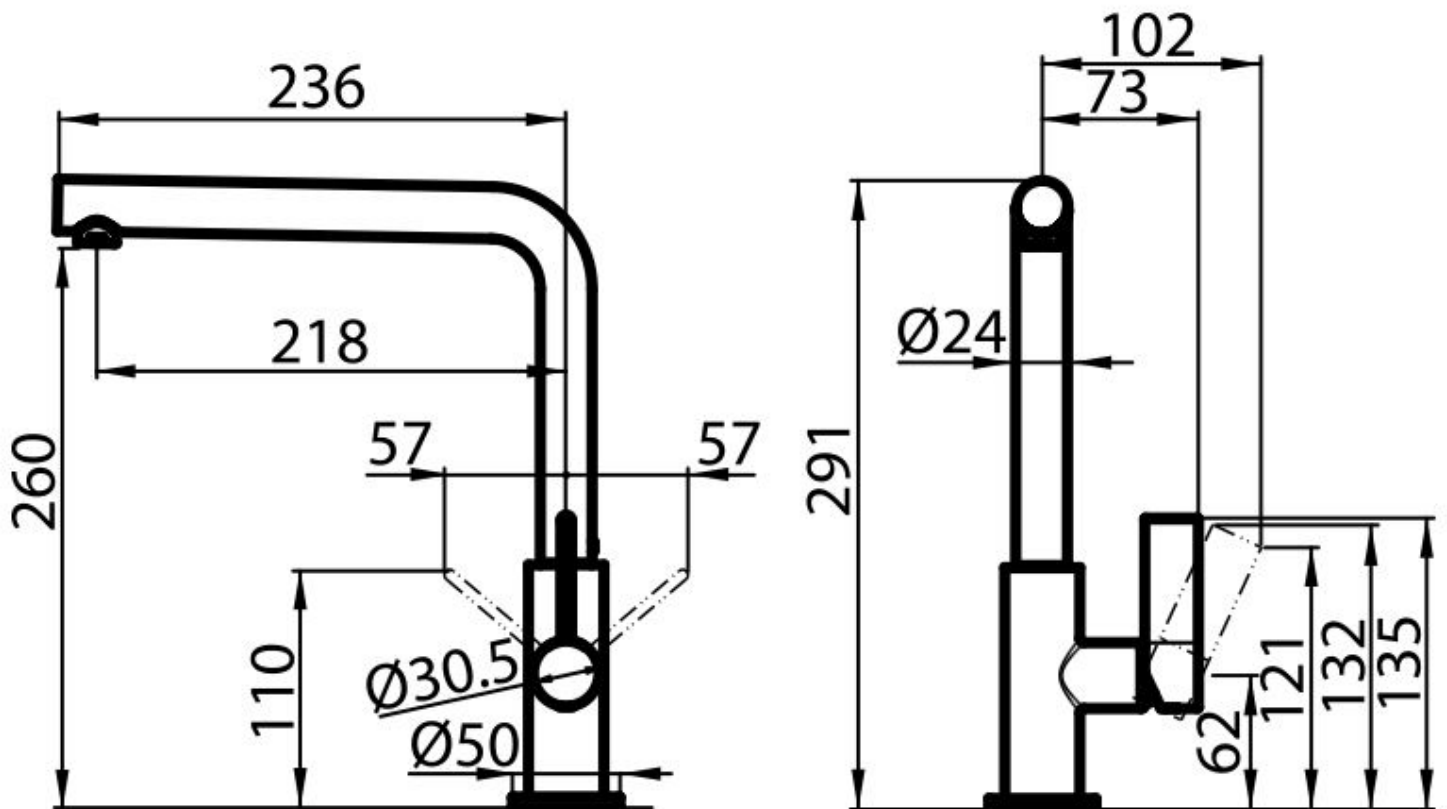

Mixer Tap Omega

Mixer Taps

Code: 8497 000

DETAILS

Mixer type Single lever mixer tap with rotating barrel.

Material Brass

Texture Chromed

Rotating angle 360°

Strengthening plate ø50mm

Cartridge With ceramic discs

Mixer hole ø35mm

Rear encumbrance 35mm

Max worktop thickness 40 mm

FEATURES

Rotating angle

All the taps have a wide angle of rotation. Some models even permit a full 360° rotation.

Strengthening plate

Foster's mixer taps are equipped with the strengthening plate that offers perfect stability on any sink.

TECHNICAL DATA

GALLERY

RECOMMENDED PAIRINGS

Dispenser Evo
8520 010